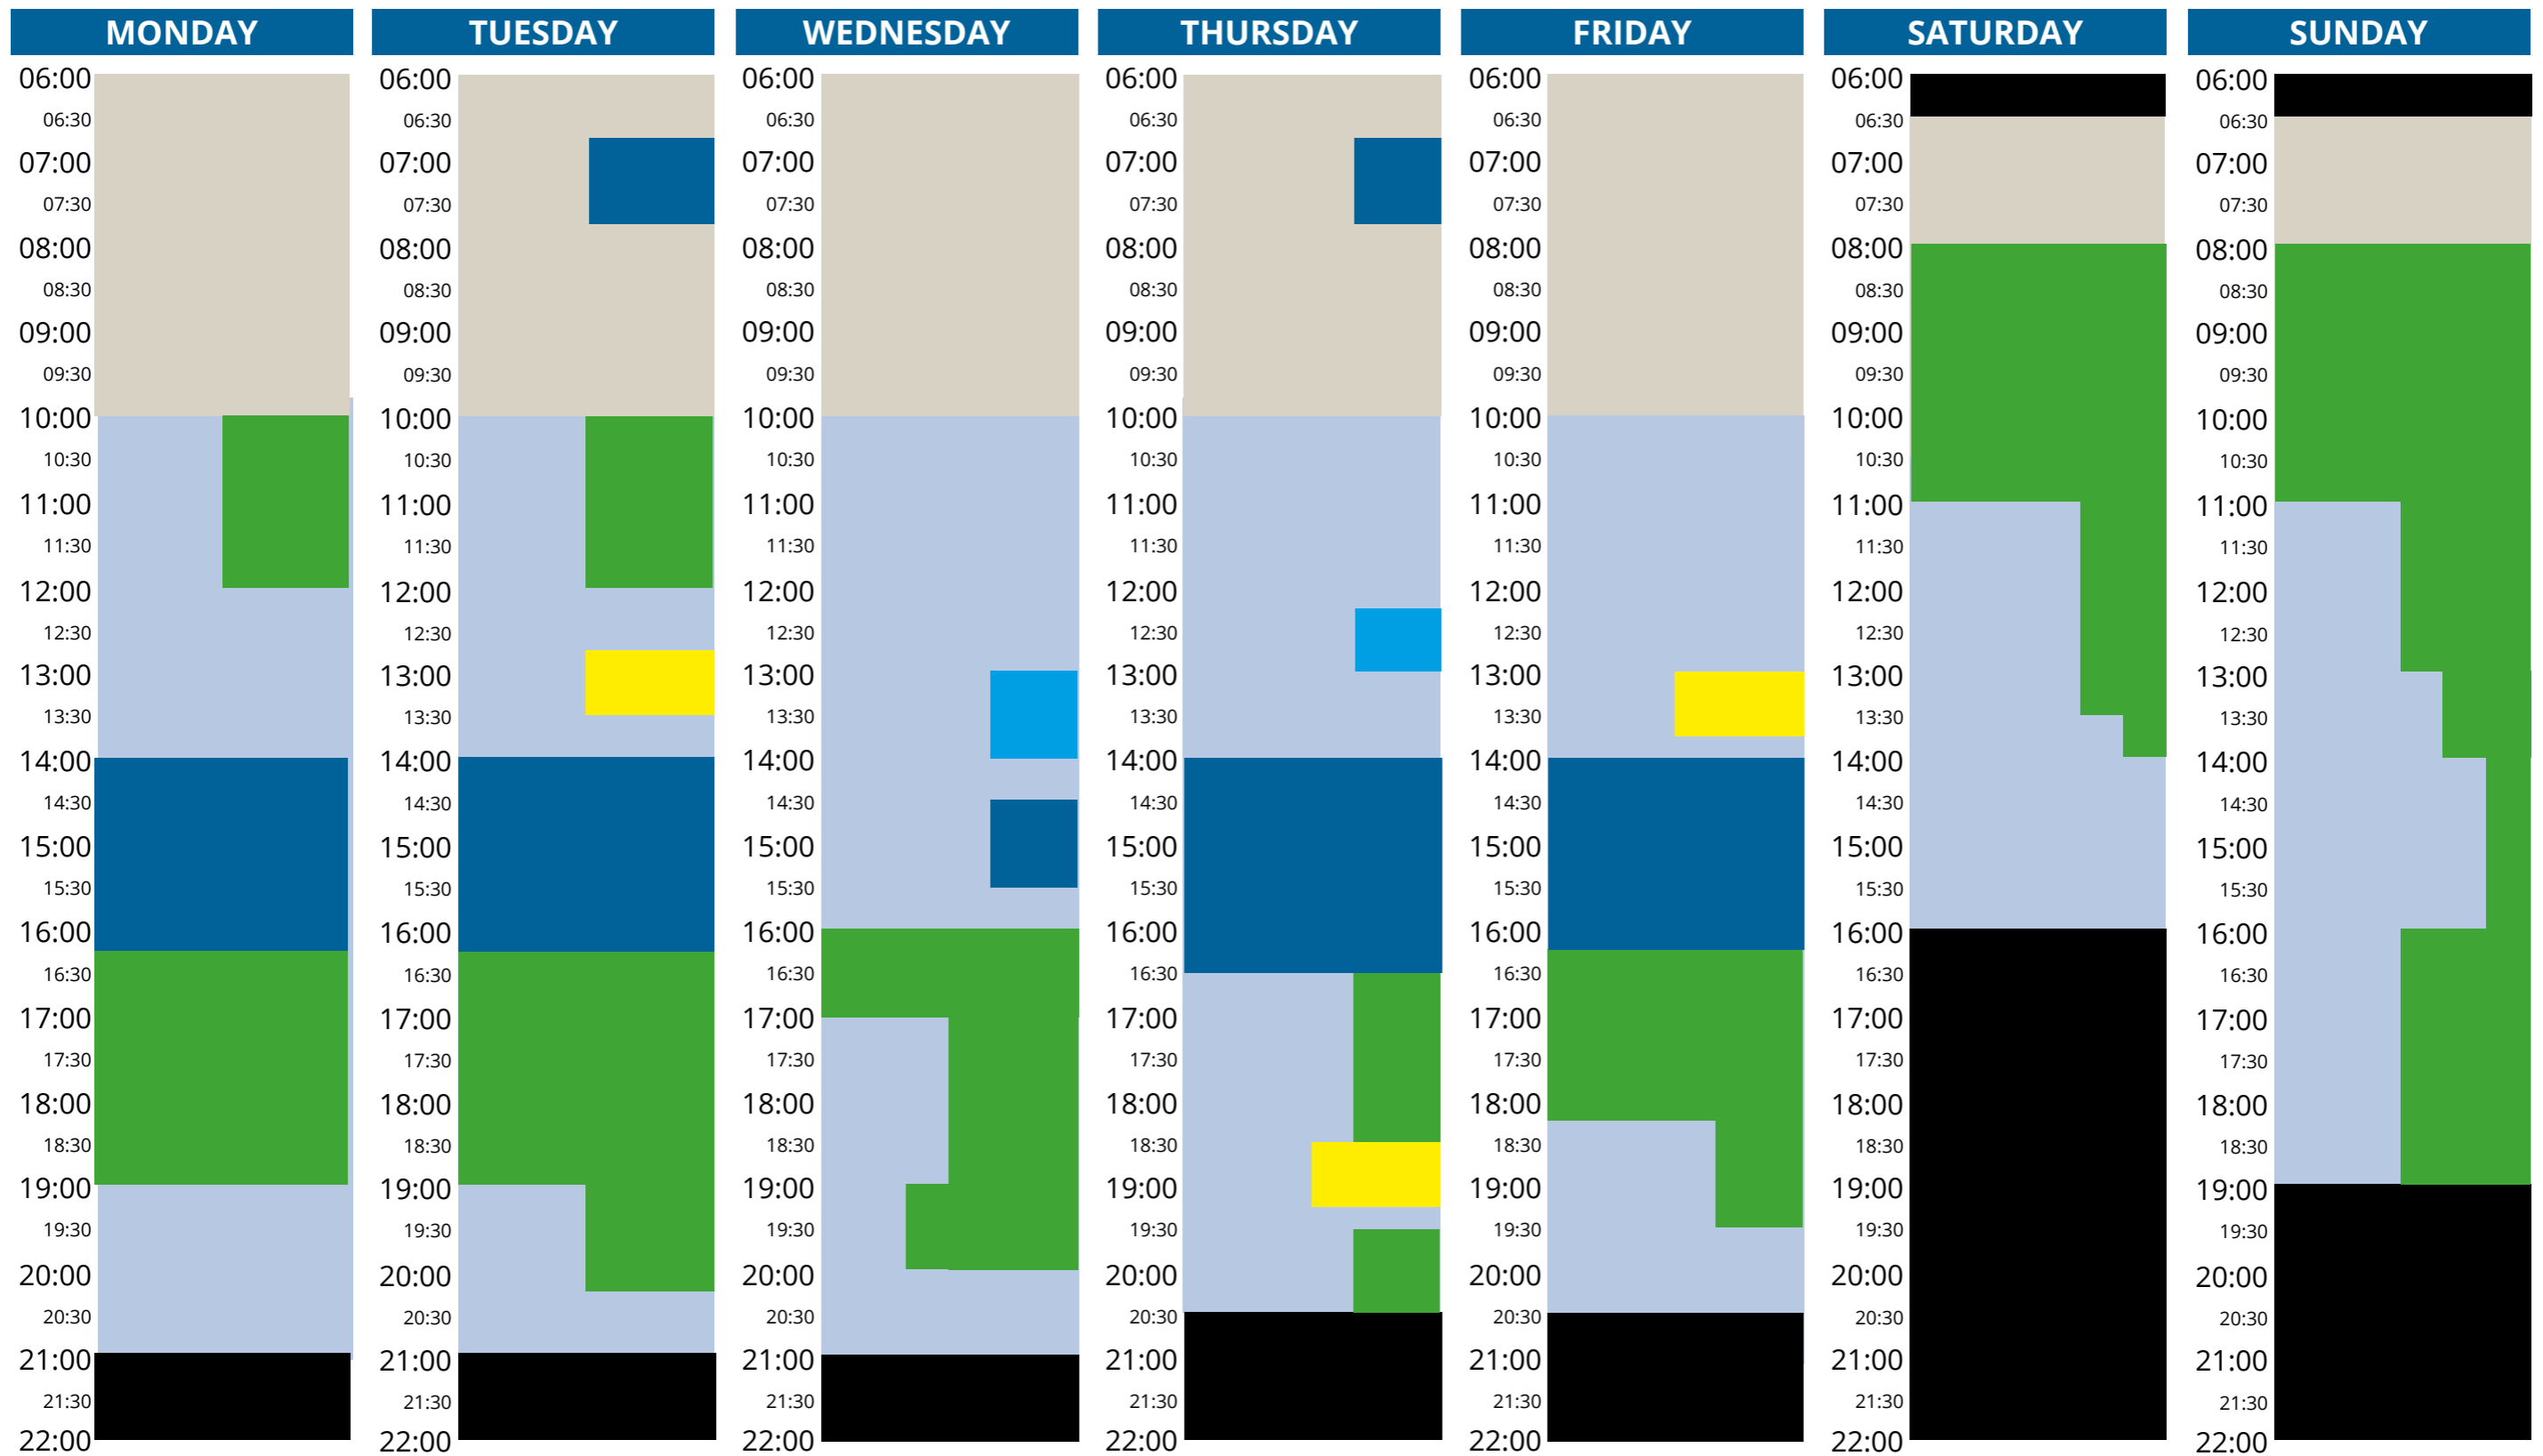

CENTRE TIMETABLE SWIMMING POOL

MONDAY 9th DECEMBER - SUNDAY 15th DECEMBER 2024

MEMBER'S LANE SWIMMING	MEMBER'S GENERAL SWIMMING	ADULTS ONLY	CLOSED
KING'S SCHOOL	SWIMMING LESSONS	WATER THERAPY	AQUA AEROBICS

The King's School Sports Centre
1 St Stephens Road, Canterbury, Kent, CT2 7HU
Tel: 01227 595602 | 01227 595618
Website: www.kingsschoolsportscentre.co.uk
Email: info@kingsschoolsportscentre.co.uk