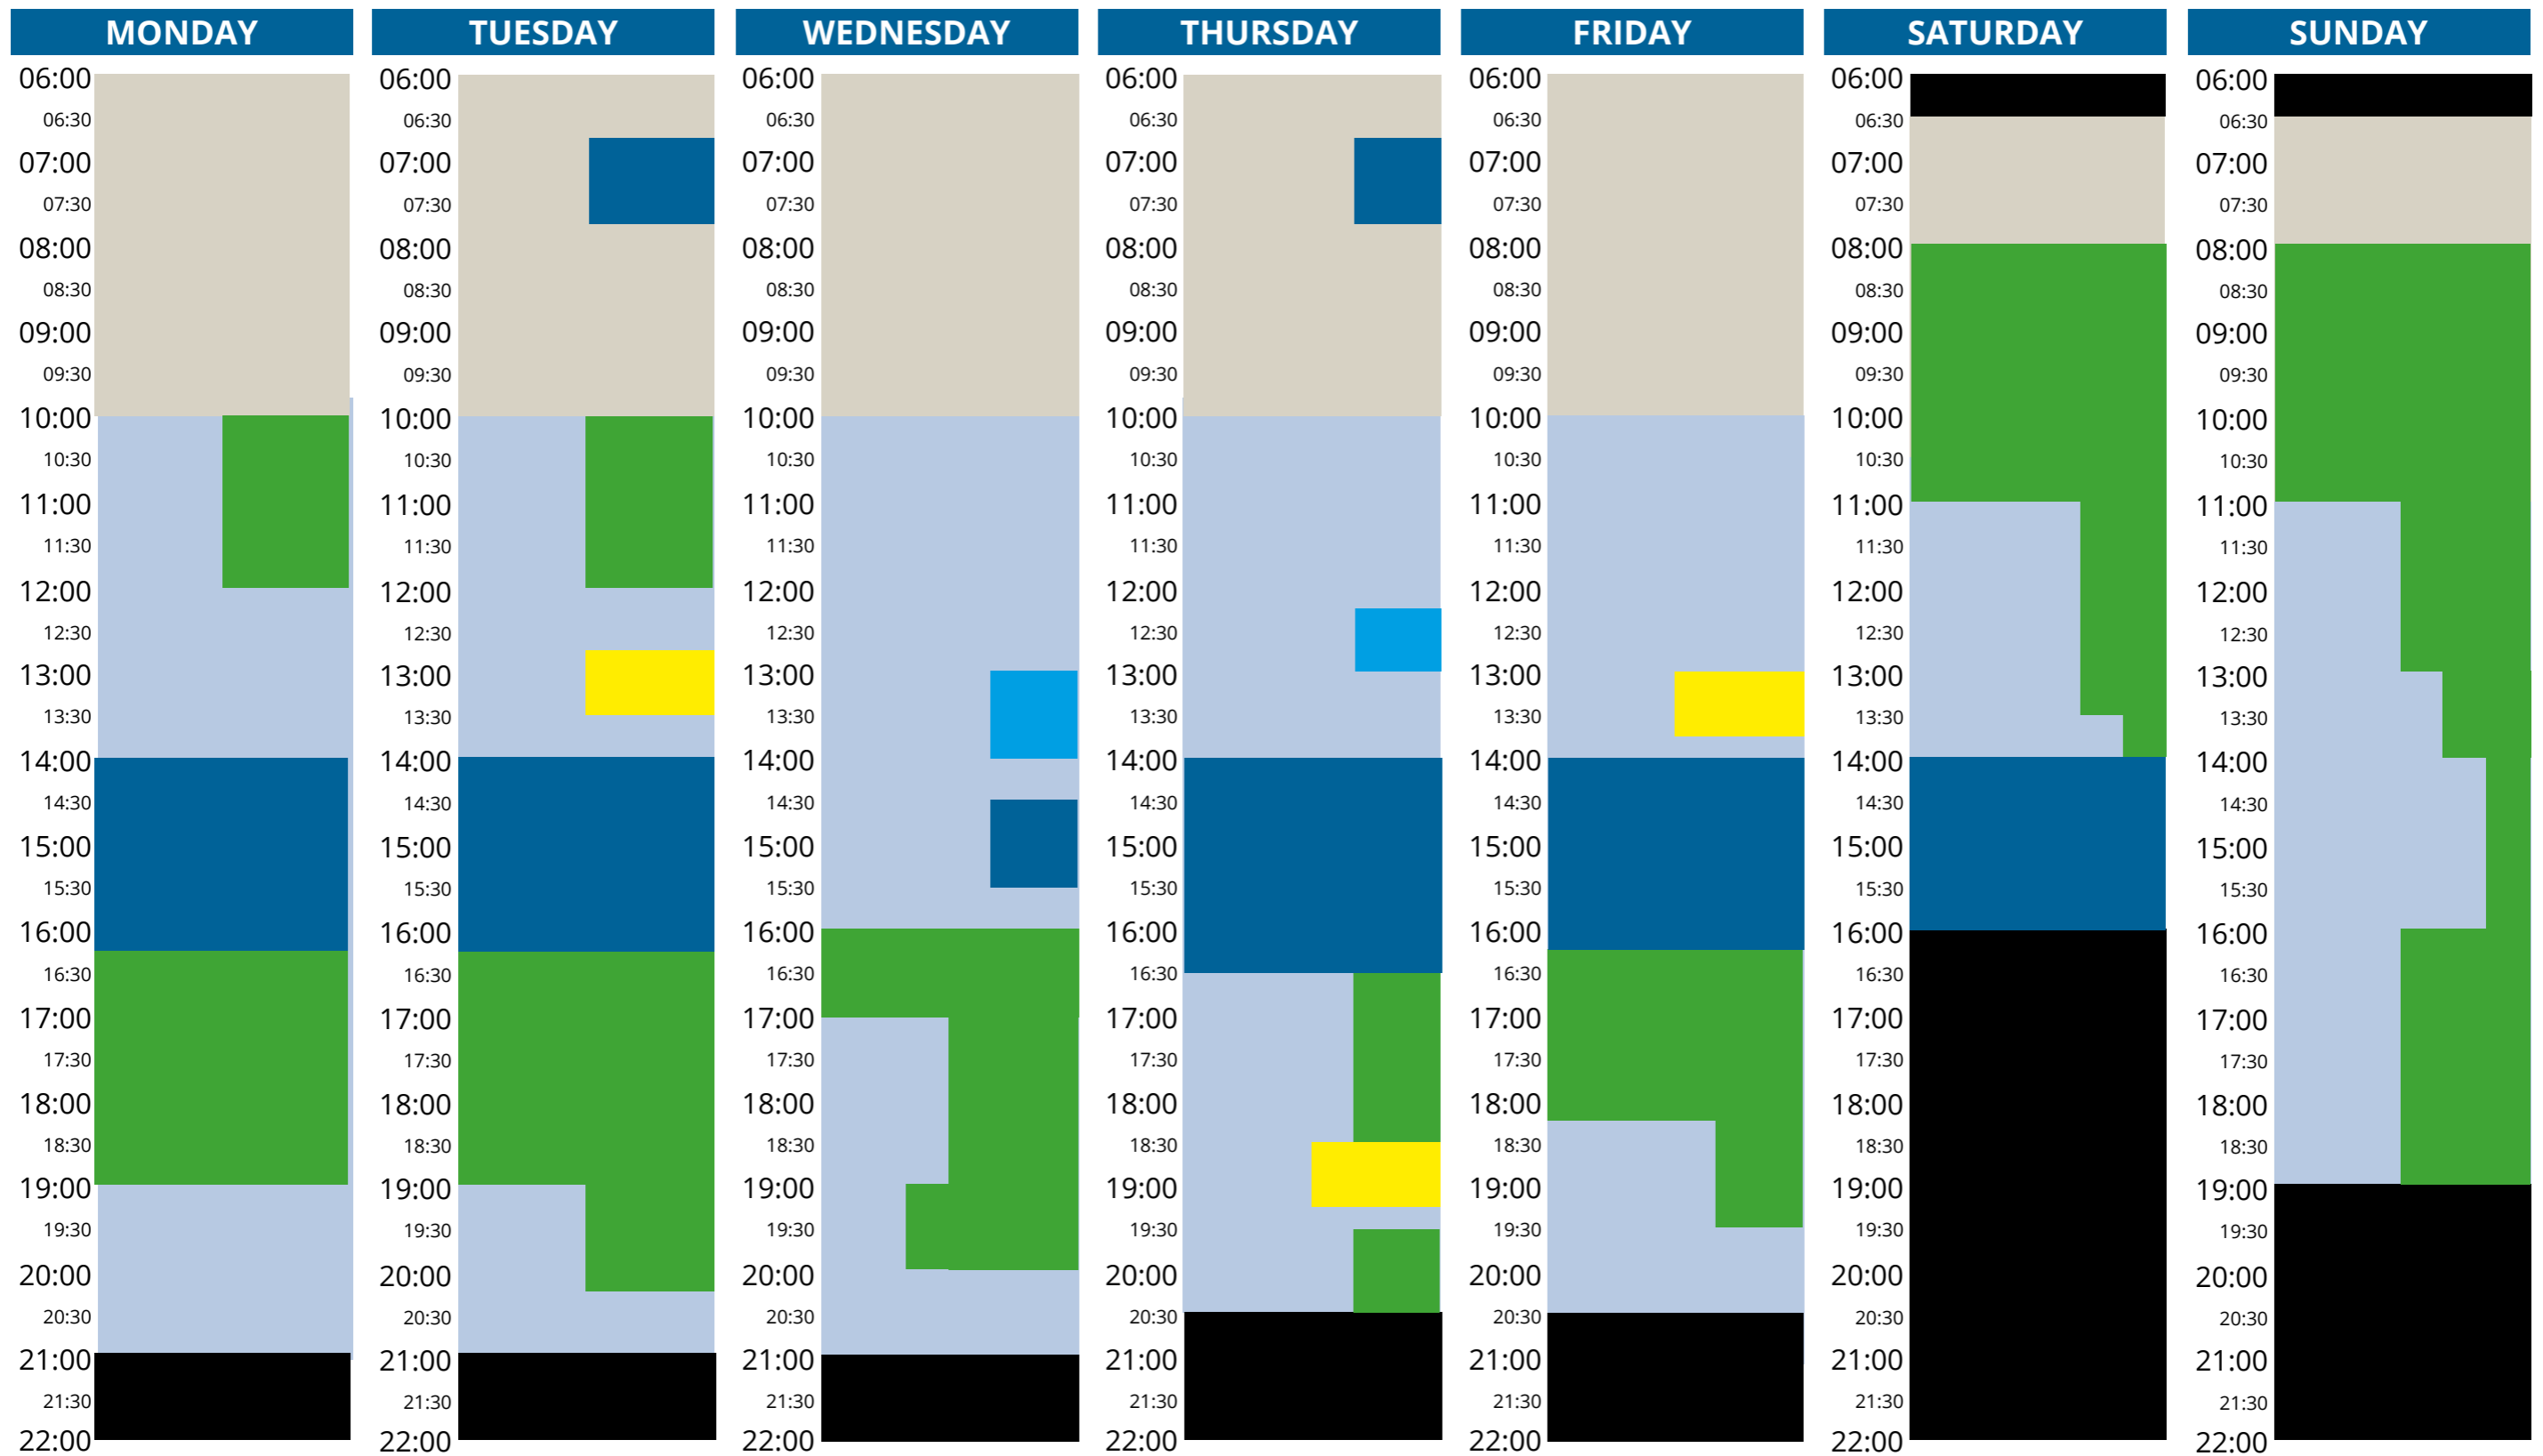

CENTRE TIMETABLE SWIMMING POOL

MONDAY 25th NOVEMBER - SUNDAY 1st DECEMBER 2024

MEMBER'S LANE SWIMMING	MEMBER'S GENERAL SWIMMING	ADULTS ONLY	CLOSED
KING'S SCHOOL	SWIMMING LESSONS	WATER THERAPY	AQUA AEROBICS

The King's School Sports Centre
1 St Stephens Road, Canterbury, Kent, CT2 7HU
Tel: 01227 595602 | 01227 595618
Website: www.kingsschoolsportscentre.co.uk
Email: info@kingsschoolsportscentre.co.uk